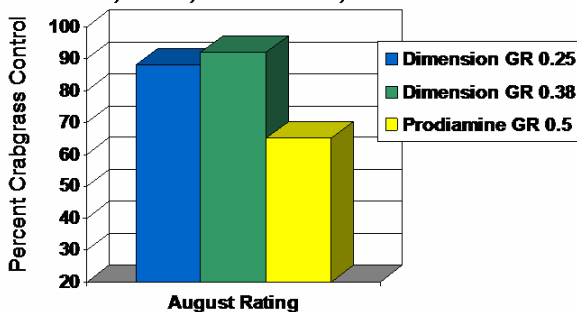

PROFESSIONAL TURF FERTILIZER

.06 Dimension

19-0-5

.06 Dimension – All Mineral

- Excellent preemergence and early-postemergence control of crabgrass
- Season-long control of other grasses and broadleaf weeds
- Dimension 2EW is specially designed for over-the-top application of field-grown nursery ornamentals
- Non-staining
- Low odor
- May be applied with single or split application
- Will control or suppress more than 40 different annual grassy and broadleaf weeds when applied according to label directions
- 0.8 Pounds of nitrogen spreading at 12,500 sq. ft.
- SGN 220
- Always read and follow label directions

Crabgrass Control Midwest US Summary

Indiana, Iowa, Minnesota, Nebraska– 2005

UNRESTRICTED - May be shared with anyone

Nitrogen Breakdown

Urea

GUARANTEED ANALYSIS

Total Nitrogen (N)	19.0%
19.0% Urea nitrogen	
Soluble Potash (K ₂ O)	5.0%
Chlorine (Cl) not greater than	3.9%

Plant foods derived from: Urea and Muriate of Potash.

Net. Wt. 50 lbs.

Coverage 12,500 sq. ft.

EC GROW

Weeds Controlled

- Crabgrass (preemergence and early postemergence)
- Goosegrass
- Annual bluegrass (Poa annua)
- Barnyardgrass
- Ryegrass (annual and perennial)
- Kikuyugrass
- Chickweed
- Henbit
- Oxalis
- Spurge